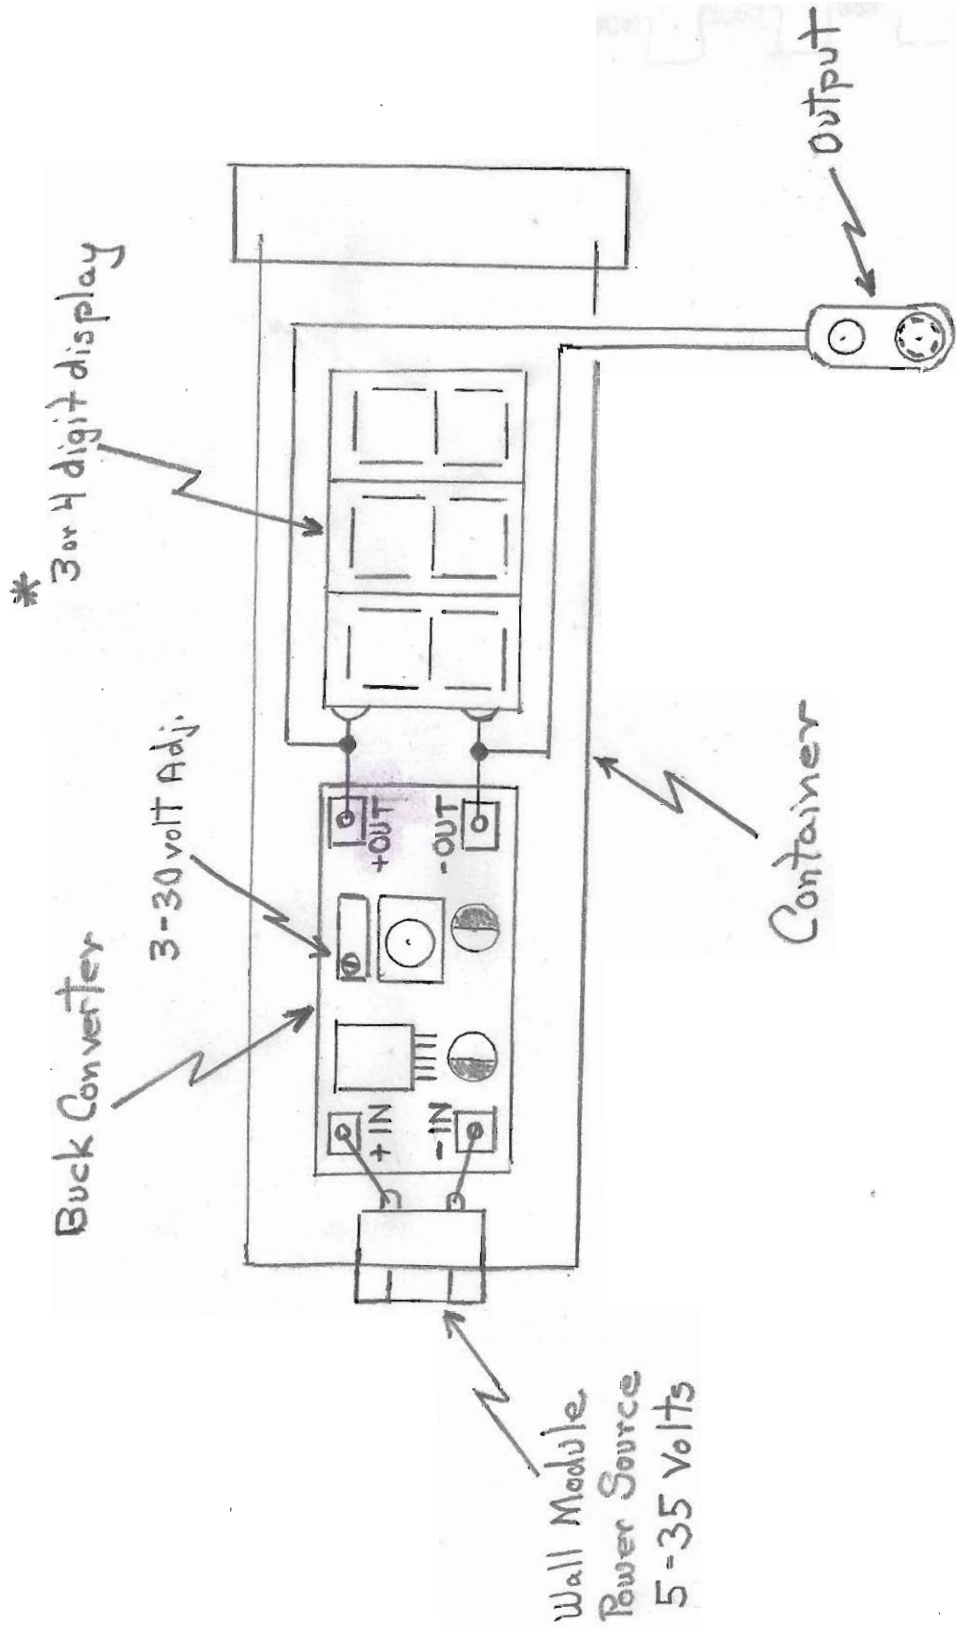

Pill Box Battery Charger Pictorial

* Note: This display is actually a
3-30 volt digital volt meter